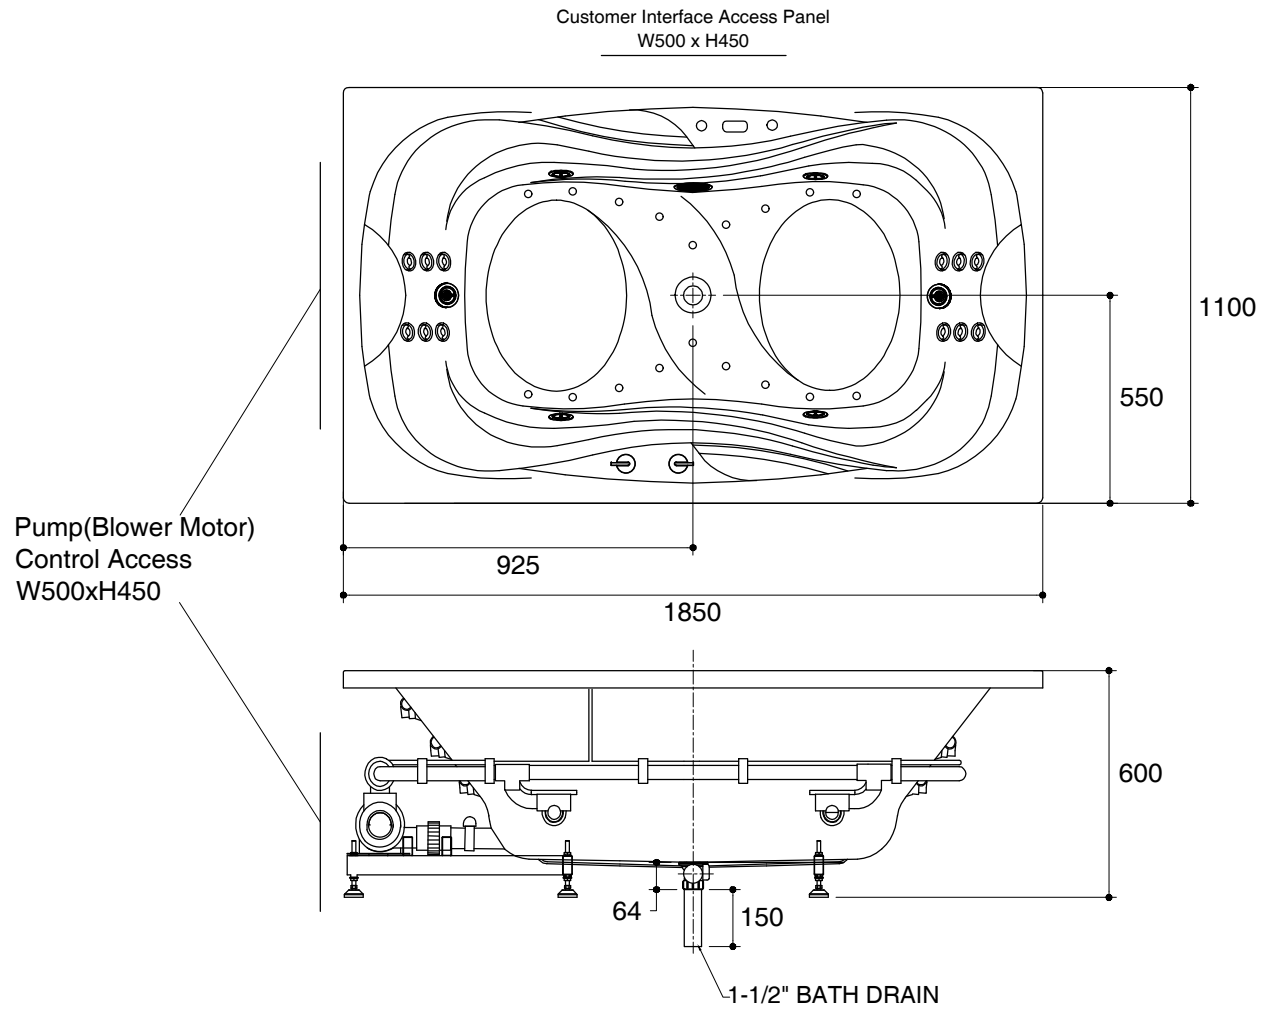

Dimensions are approximate.

Unit: mm

SKU	K-18749X-W03-0
Name	EVORA
Description	1850 DUAL SYSTEM BATH

KOHLER

*The recommended dimension for installation can be adjusted according to user preferences and layout.