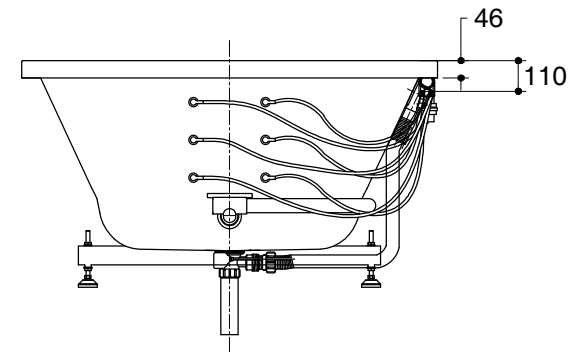

Dimensions are approximate.

Unit: mm

SKU	K-18749X-W03-0
Name	EVORA
Description	1850 DUAL SYSTEM BATH

KOHLER

*The recommended dimension for installation can be adjusted according to user preferences and layout.